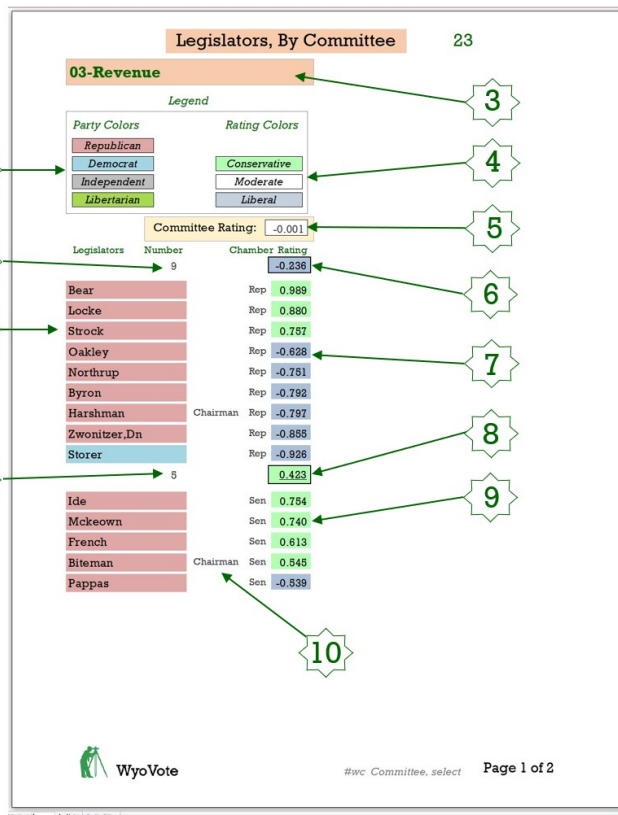

Subcommittee on Legislator Ethics Complaint Procedure

Legend

Party Colors	Rating Colors
Republican	Conservative
Democrat	Moderate
Independent	Liberal
Libertarian	

Committee Rating: -0.613

Legislators	Number	Chamber	Rating
	3		-0.900
Stith		Chairman Rep	-0.744
Zwonitzer,Dn		Rep	-0.855
Yin		Rep	-1.099
	3		-0.326
Barlow		Sen	0.607
Nethercott		Chairman Sen	-0.593
Rothfuss		Sen	-0.993

- 1 **Party Colors**
Each Legislator is boxed in by the color of their respective parties.
- 2 **Last Name:**
This column has two types of information: Legislator Last Name and Political Party. See Legend for Party Color
- 3 **Committee**
- 4 **Rating Colors**
Legislator's overall rating position
- 5 **Average Rating - House**
Average rating of Representatives in the committee
- 6 **House Chamber Rating**
- 7 **Individual Representative Rating**
- 8 **Senate Chamber Rating**
- 9 **Individual Senator Rating**
- 10 **Committee Position**
- 11 **# of Chamber Legislators**

Report Explanation

Note:

The Report Explanation is from the 03 Revenue Committee report but applies equally for all individual committees. The full report contains all counties and is a double column report, whereas the individual committee reports only contain a single committee in the same format.